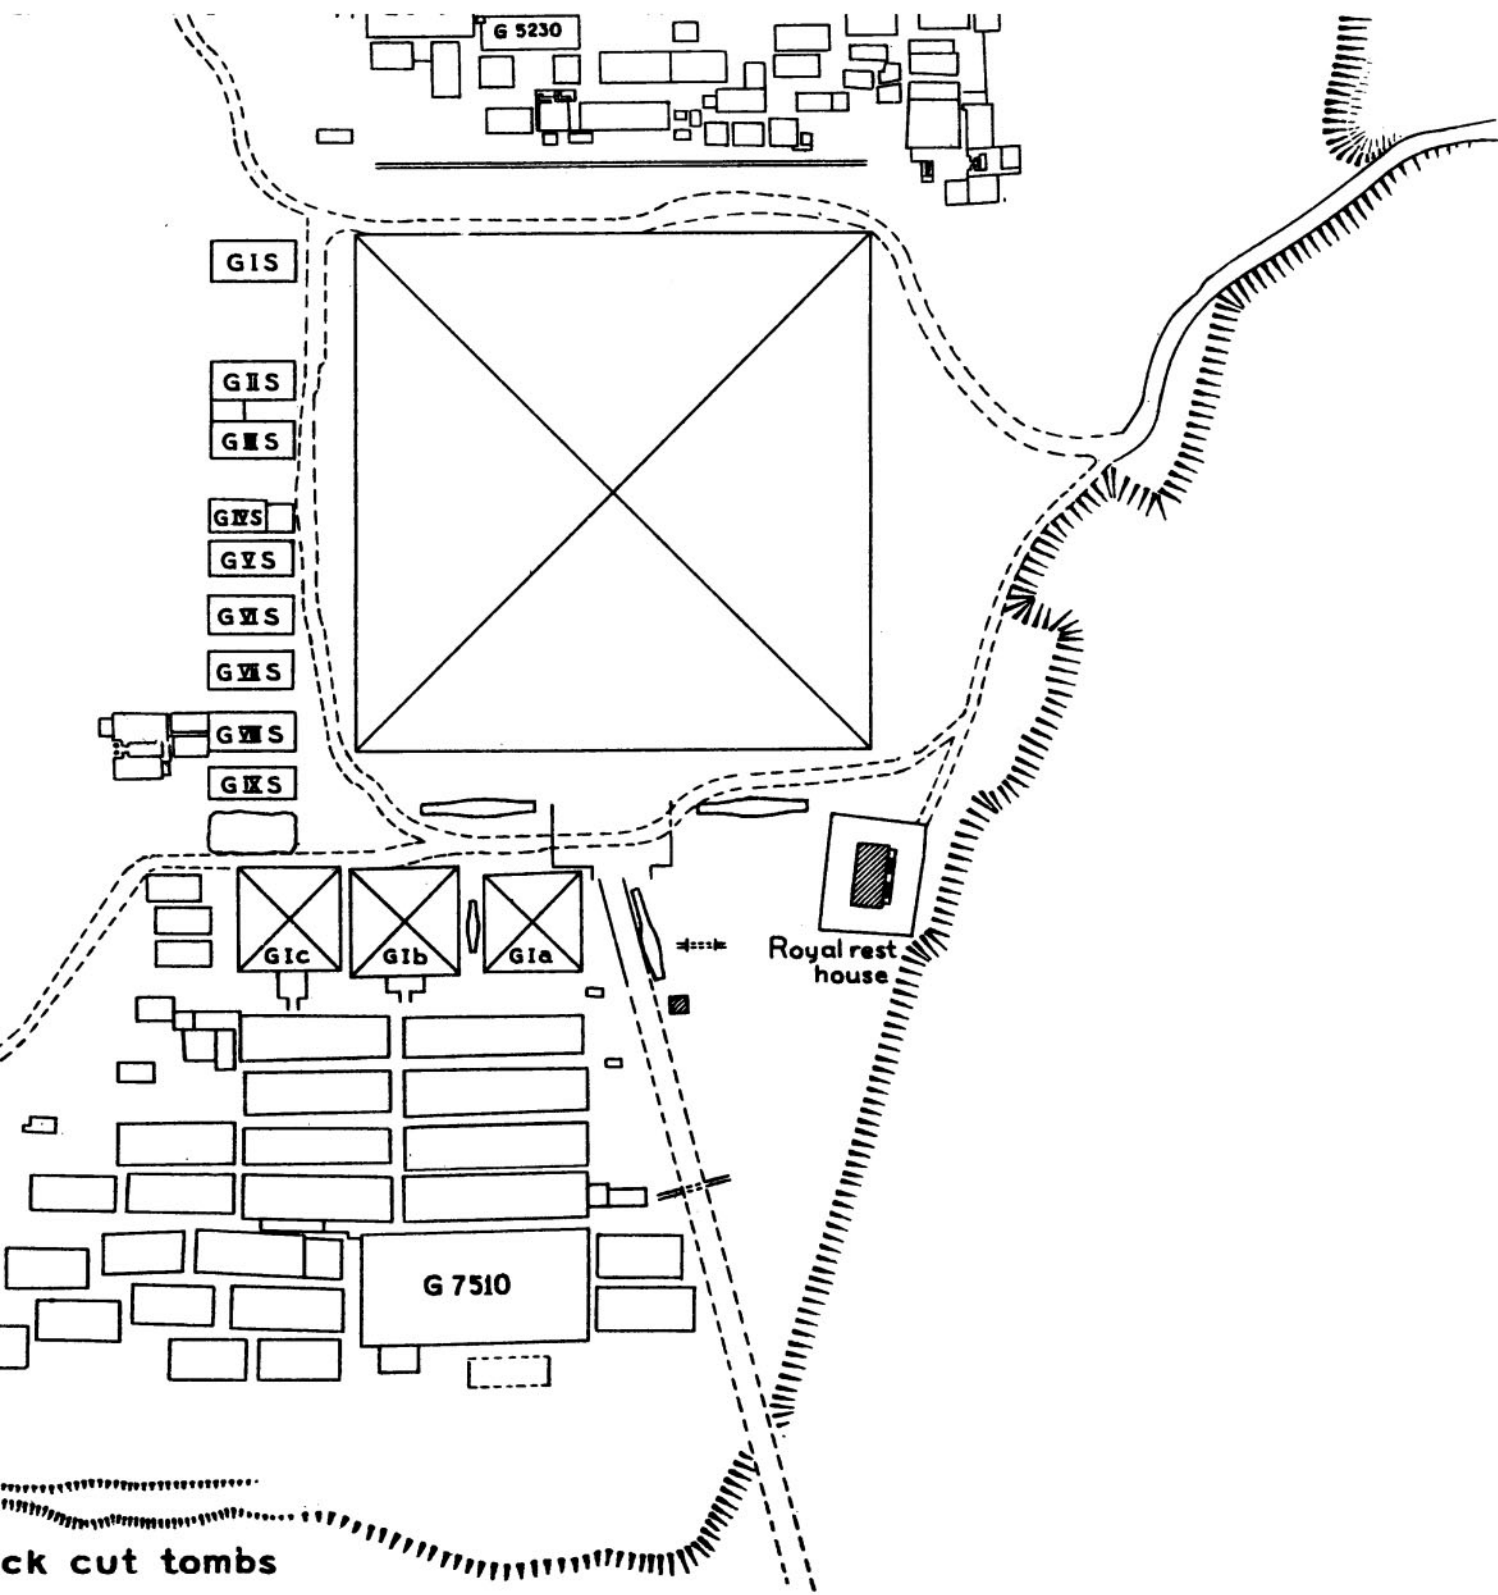

# MAP OF WESTERN CEMETERY

1665  
1667  
1668  
1643  
1642  
1618  
1607  
1608

CHEOPS PYRAMID

2000  
L.23

N.M.

# MAP OF CEMETER

Scale

0 5 10

# MAP OF METERY G 1200

Scale

5 10 15 20 M

G 1205

G 1203

G 1201

G 1205

G 1225